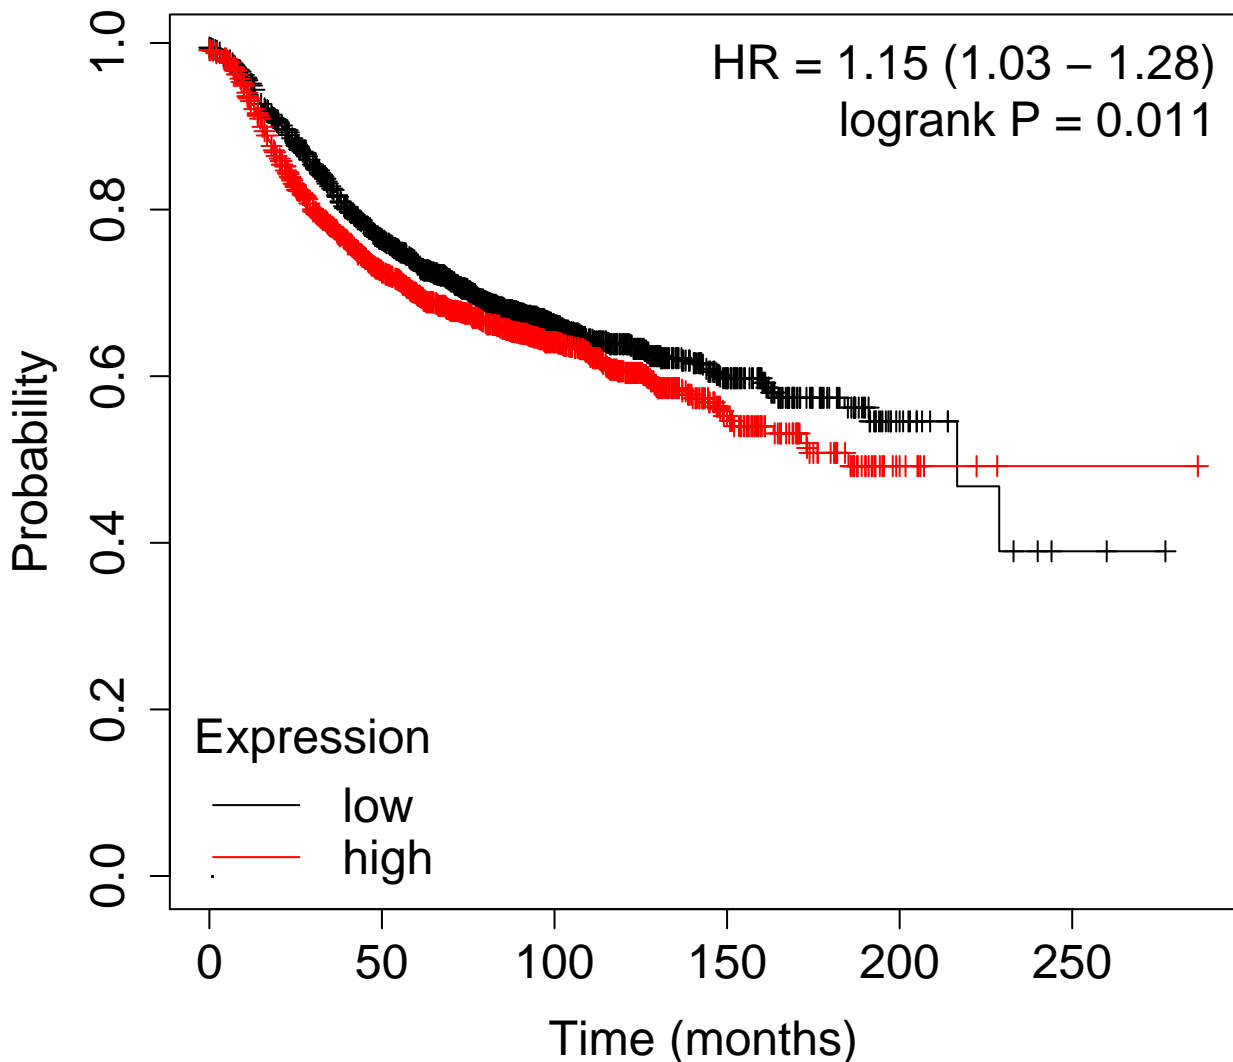

EN1 (220559_at)

	Number at risk					
low	1993	1330	580	147	18	2
high	1958	1189	495	94	9	1