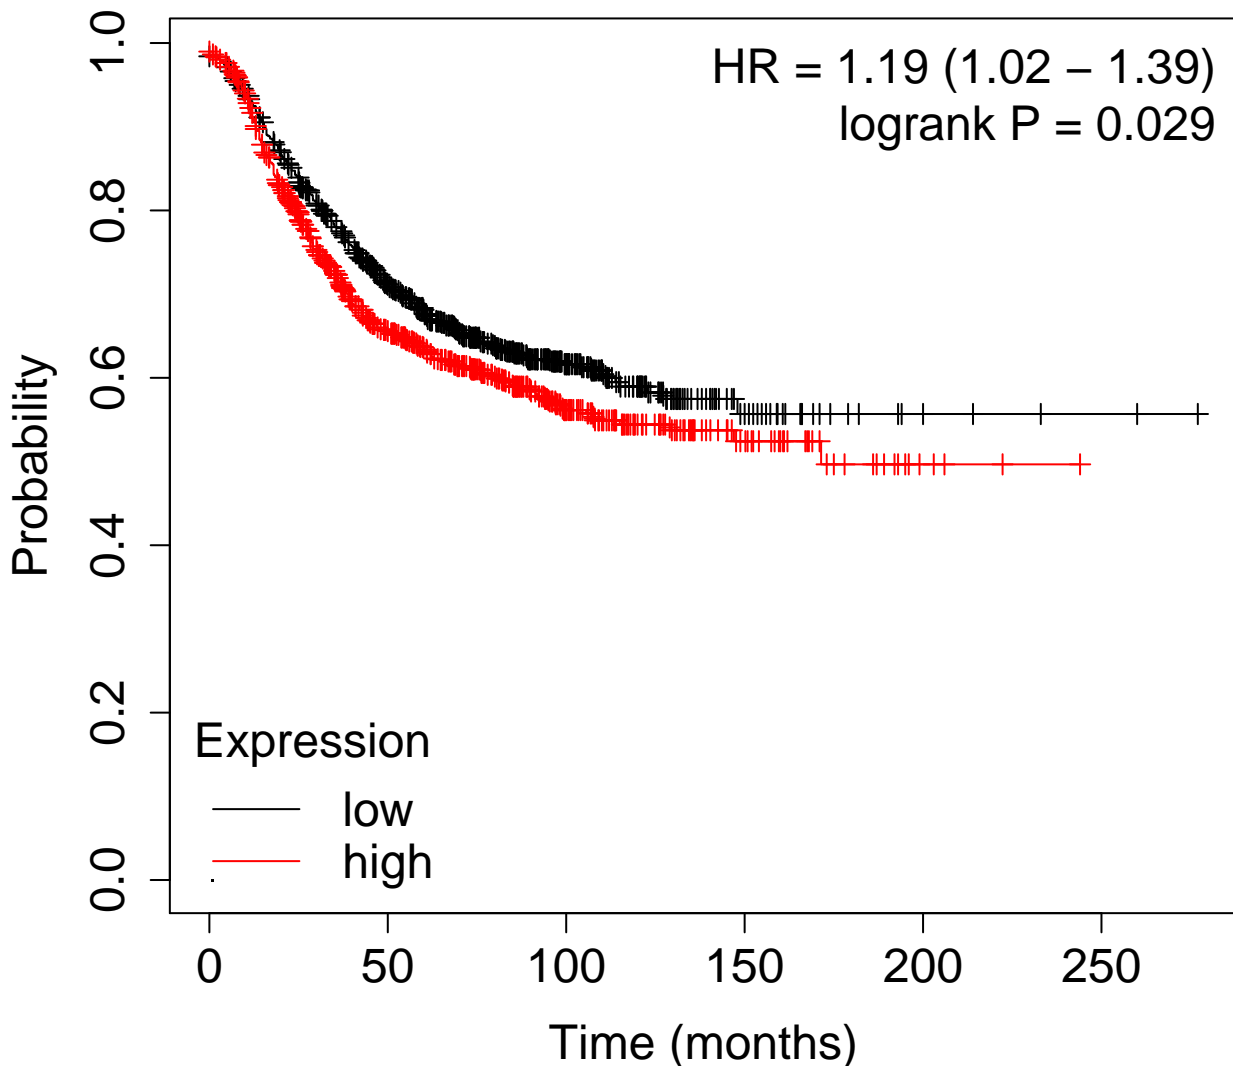

# WDR5 (223308\_s\_at)

Number at risk

low	882	531	190	30	6	2
high	882	446	155	38	4	0