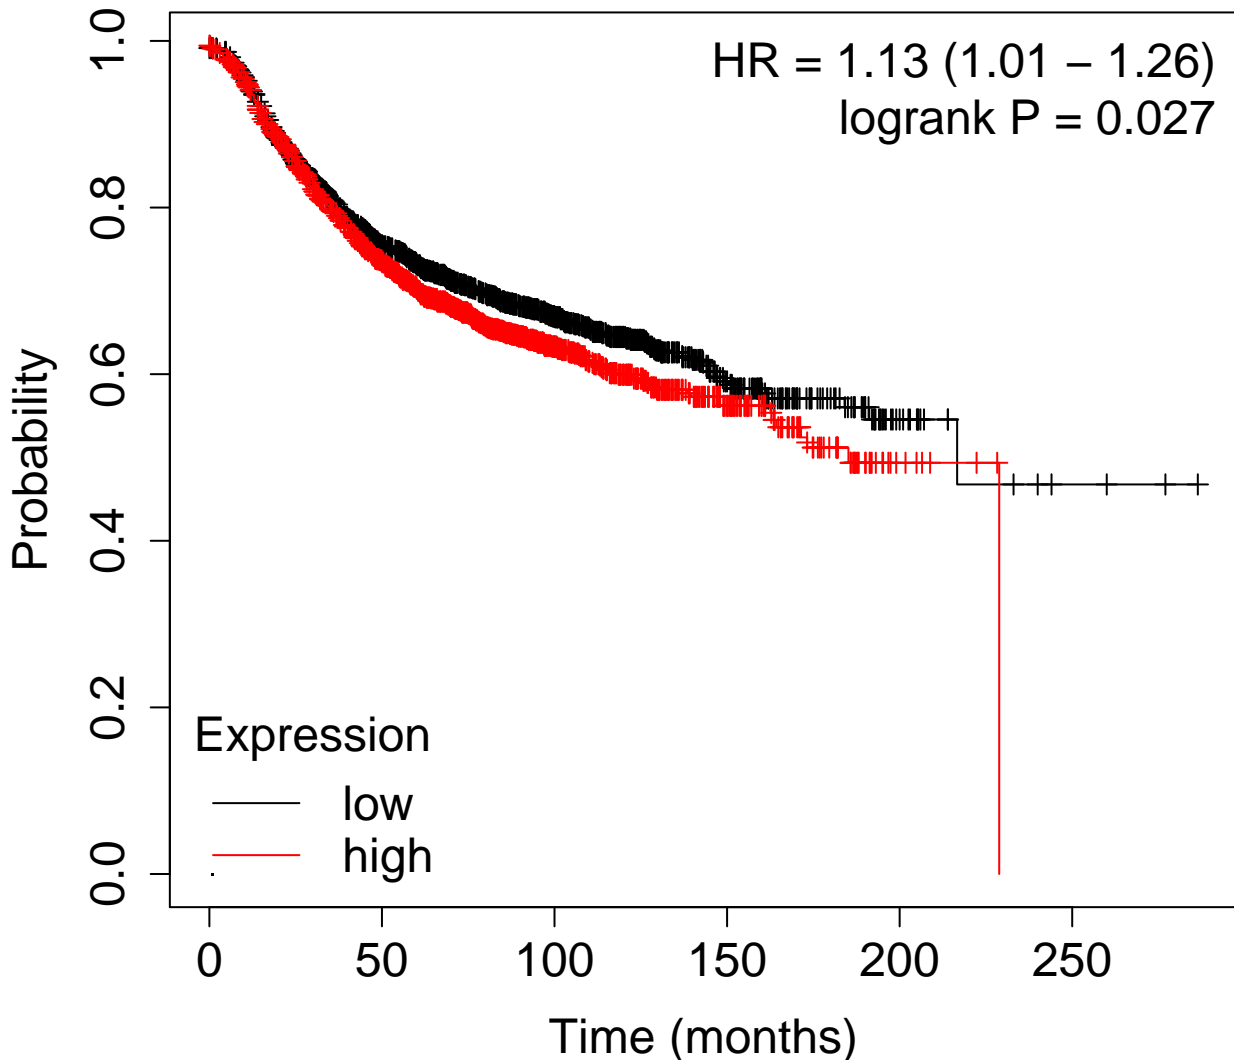

REST (204535_s_at)

Number at risk

low	1978	1252	591	142	20	3
high	1973	1267	484	99	7	0