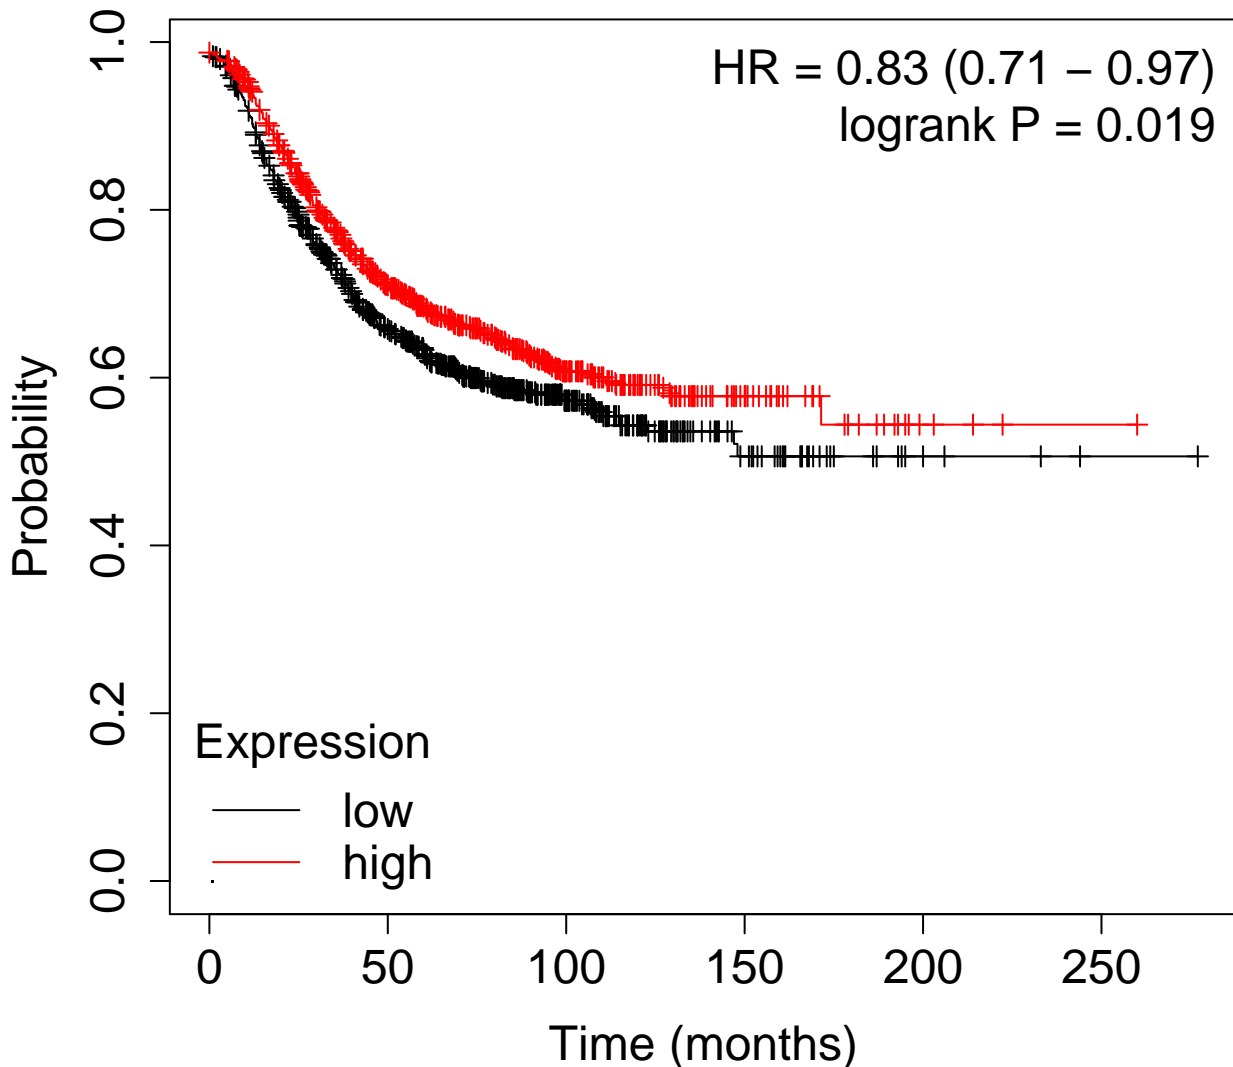

SPEN (1556058_s_at)

Number at risk

low	887	469	152	33	6	1
high	877	508	193	35	4	1