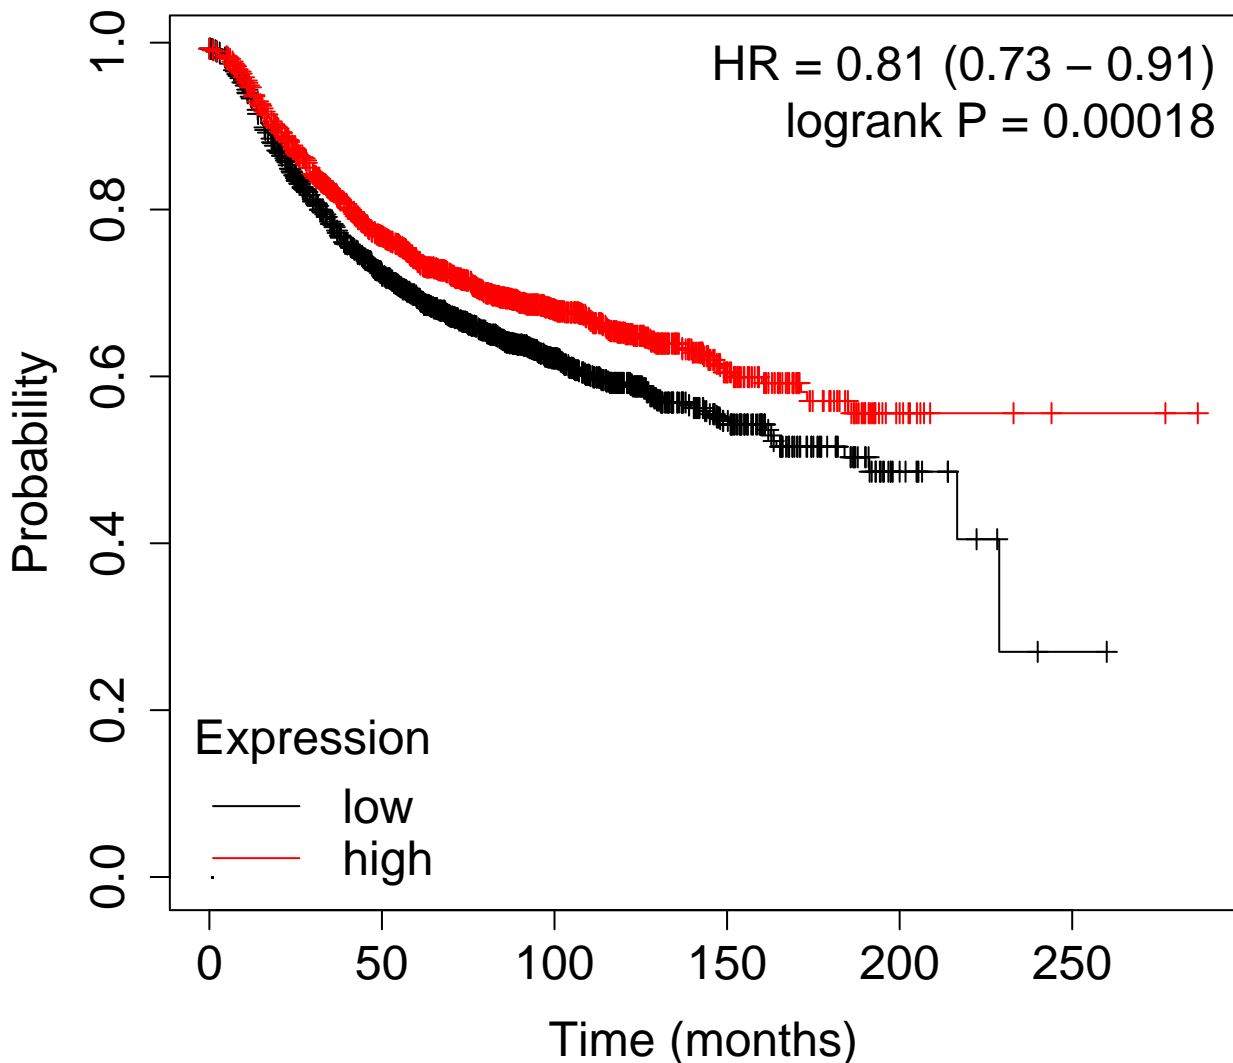

NOTCH2 (202443_x_at)

Number at risk

| | | | | | | |
|------|------|------|-----|-----|----|---|
| low | 1977 | 1230 | 517 | 128 | 14 | 1 |
| high | 1974 | 1289 | 558 | 113 | 13 | 2 |