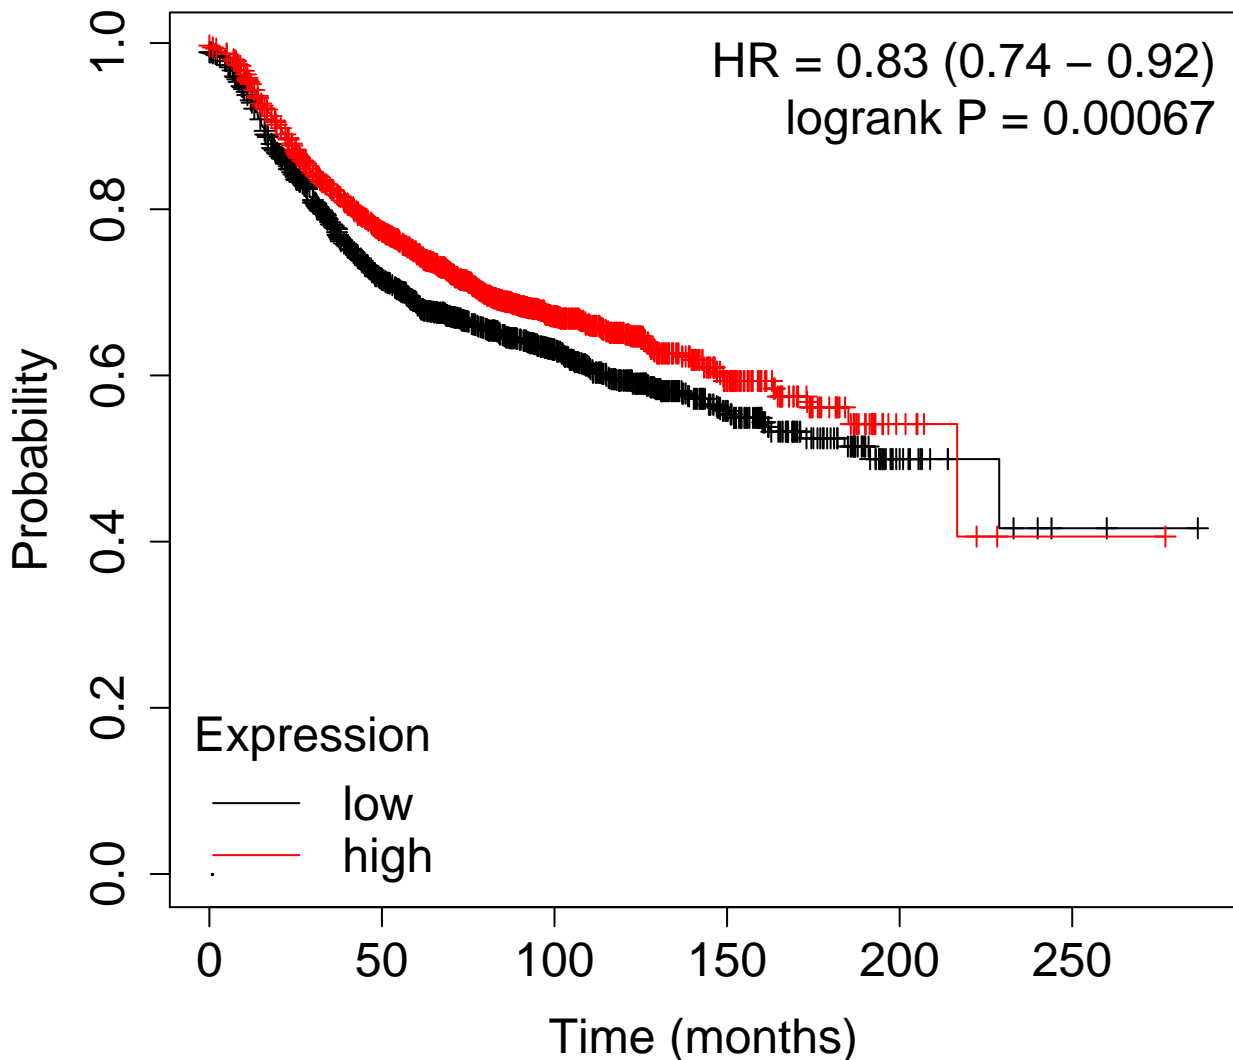

RUNX1 (208129_x_at)

	Number at risk					
low	1981	1172	526	138	18	2
high	1970	1347	549	103	9	1