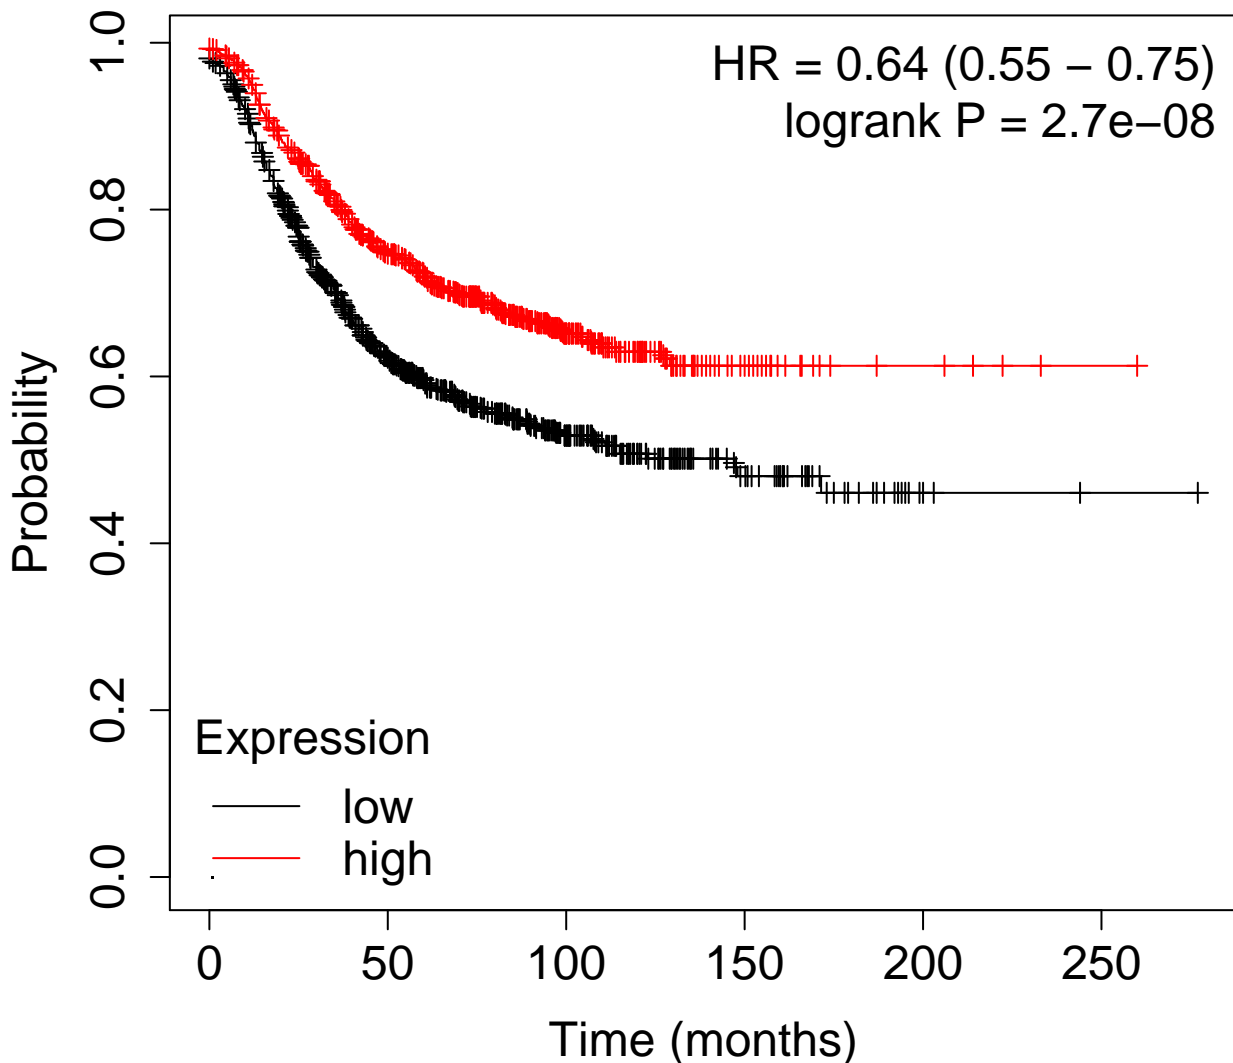

# CASP8 (1553306\_at)

Number at risk

low	905	440	159	44	5	1
high	859	537	186	24	5	1