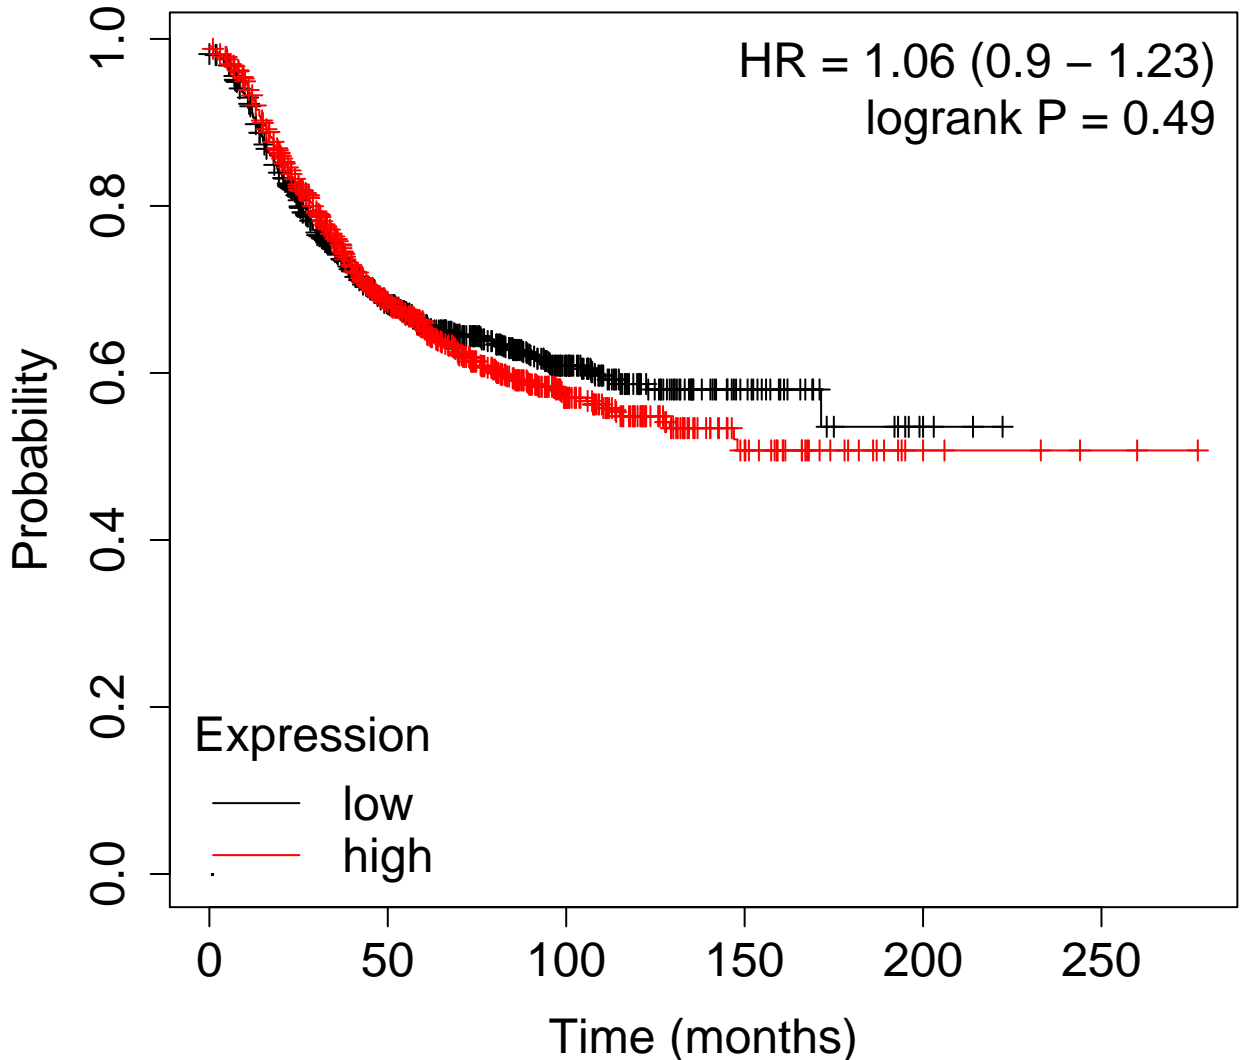

CLOCK (227531_at)

Number at risk

low	882	493	183	31	4	0
high	882	484	162	37	6	2